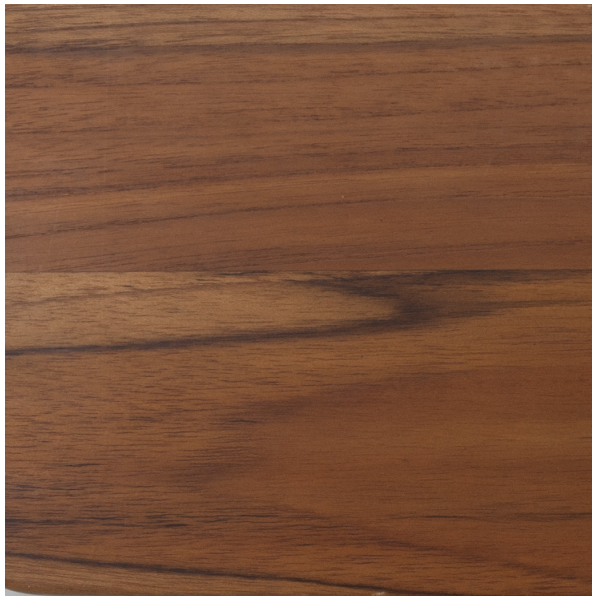

American Walnut
Polished Finish
\$\$\$\$

A-Grade Teak
Rustic Finish
\$\$\$\$

A-Grade Teak
Polished Finish
\$\$\$\$

American Oak **NEW**
White Open-Pore Finish
\$\$\$\$

American Oak **NEW**
Black Open-Pore Finish
\$\$\$\$

American Oak
Lime-Wash Rustic Finish
\$\$\$\$

American Oak
Polished Finish
\$\$\$\$

**BEST
SELLER**

The textures and colours are accurate as much as photographic and printing allows.
Always check the actual sample instore for a more accurate representation.