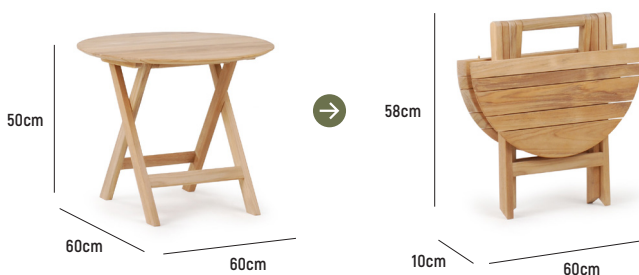

MORSE PICNIC TABLE

■ MORSE SQUARE PICNIC TABLE

OPENED DIMENSION : L 550mm x W 550mm x H 500mm

FOLDED DIMENSION : L 550mm x W 100mm x H 580mm

MATERIAL : A-Grade Teak

ASSEMBLY : Fully Assembled

WARRANTY : 5 Year Timber and Structural Warranty

■ MORSE ROUND PICNIC TABLE

OPENED DIMENSION : L 600mm x W 600mm x H 500mm

FOLDED DIMENSION : L 600mm x W 100mm x H 580mm

MATERIAL : A-Grade Teak

ASSEMBLY : Fully Assembled

WARRANTY : 5 Year Timber and Structural Warranty