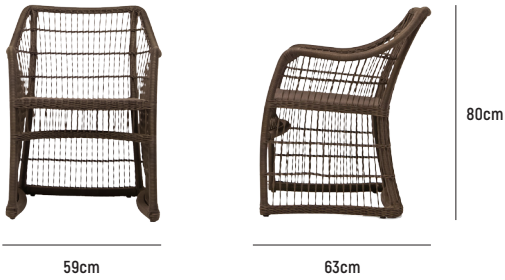

ELAN PR3 ARMCHAIR

■ ELAN PR3 ARMCHAIR

OVERALL DIMENSION : W 590mm x D 630mm x H 800mm

MATERIAL : Handwoven Synthetic Rattan
on Aluminium Frame

ASSEMBLY : Fully Assembled

WARRANTY : 3 Year Structural Warranty