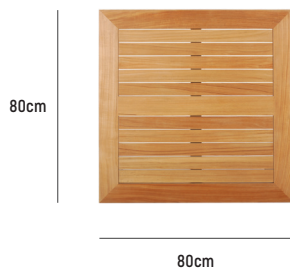

### ■ DUKE SS TABLE 80X80

<b>DIMENSION</b>	: L 800mm x W 800mm x H 750mm (seats 4)
<b>MATERIAL</b>	: A-Grade Teak (tabletop) and 304-Grade Stainless Steel (frame and hardware)
<b>ASSEMBLY</b>	: Assembly Required
<b>WARRANTY</b>	: 5 Year Timber and Structural Warranty

### ■ DUKE SS TABLE 150X80

<b>DIMENSION</b>	: L 1,500mm x W 800mm x H 750mm (seats 6)
<b>MATERIAL</b>	: A-Grade Teak (tabletop) and 304-Grade Stainless Steel (frame and hardware)
<b>ASSEMBLY</b>	: Assembly Required
<b>WARRANTY</b>	: 5 Year Timber and Structural Warranty

### ■ DUKE SS TABLE 180X90

<b>DIMENSION</b>	: L 1,800mm x W 900mm x H 750mm (seats 6)
<b>MATERIAL</b>	: A-Grade Teak (tabletop) and 304-Grade Stainless Steel (frame and hardware)
<b>ASSEMBLY</b>	: Assembly Required
<b>WARRANTY</b>	: 5 Year Timber and Structural Warranty

### ■ DUKE SS TABLE 210X90

<b>DIMENSION</b>	: L 2,100mm x W 900mm x H 750mm (seats 8)
<b>MATERIAL</b>	: A-Grade Teak (tabletop) and 304-Grade Stainless Steel (frame and hardware)
<b>ASSEMBLY</b>	: Assembly Required
<b>WARRANTY</b>	: 5 Year Timber and Structural Warranty