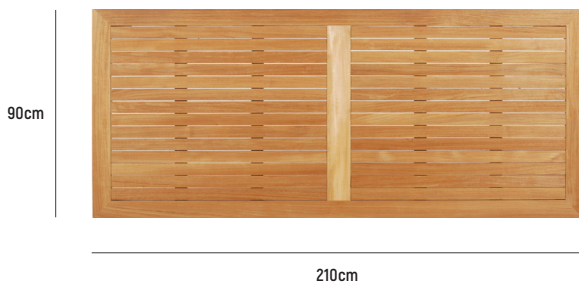

### ■ DUKE SS TABLE 80X80

<b>DIMENSION</b>	: L 800mm x W 800mm x H 750mm (seats 4)
<b>MATERIAL</b>	: A-Grade Teak (tabletop) and 304-Grade Stainless Steel (frame and hardware)
<b>ASSEMBLY</b>	: Assembly Required
<b>WARRANTY</b>	: 5 Year Timber and Structural Warranty

### ■ DUKE SS TABLE 150X80

<b>DIMENSION</b>	: L 1,500mm x W 800mm x H 750mm (seats 6)
<b>MATERIAL</b>	: A-Grade Teak (tabletop) and 304-Grade Stainless Steel (frame and hardware)
<b>ASSEMBLY</b>	: Assembly Required
<b>WARRANTY</b>	: 5 Year Timber and Structural Warranty

### ■ DUKE SS TABLE 180X90

<b>DIMENSION</b>	: L 1,800mm x W 900mm x H 750mm (seats 6)
<b>MATERIAL</b>	: A-Grade Teak (tabletop) and 304-Grade Stainless Steel (frame and hardware)
<b>ASSEMBLY</b>	: Assembly Required
<b>WARRANTY</b>	: 5 Year Timber and Structural Warranty

### ■ DUKE SS TABLE 210X90

<b>DIMENSION</b>	: L 2,100mm x W 900mm x H 750mm (seats 8)
<b>MATERIAL</b>	: A-Grade Teak (tabletop) and 304-Grade Stainless Steel (frame and hardware)
<b>ASSEMBLY</b>	: Assembly Required
<b>WARRANTY</b>	: 5 Year Timber and Structural Warranty