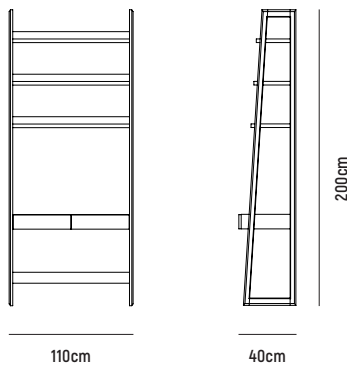

ALTO
DESK

ALTO DESK

OVERALL DIMENSION : W 1,100mm x D 400mm x H 2,000mm

MATERIAL : American Oak Veneer on MDF (shelving and desk top) and Solid American Oak (frame), All in Clear Polyurethane Finish

ASSEMBLY : Fully Assembled