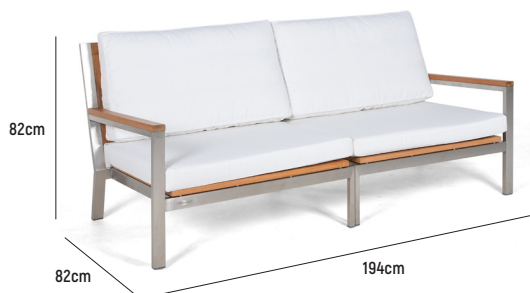

ABACUS SS LOUNGE

■ ABACUS SS OTTOMAN

- OVERALL DIMENSION** : W 750mm x D 500mm x H 390mm
- MATERIAL** : A-Grade Teak (seat and backrest) on 304-Grade Stainless Steel (frame) and Quick Dry Foam Outdoor Cushion in Olefin Fabric
- ASSEMBLY** : Fully Assembled
- WARRANTY** : 5 Year Timber and Structural Warranty (excluding foam and cushion)

■ ABACUS SS DEEP SEATER

- OVERALL DIMENSION** : W 750mm x D 820mm x H 820mm
- MATERIAL** : A-Grade Teak (seat and backrest) on 304-Grade Stainless Steel (frame) and Quick Dry Foam Outdoor Cushion in Olefin Fabric
- ASSEMBLY** : Fully Assembled
- WARRANTY** : 5 Year Timber and Structural Warranty (excluding foam and cushion)

ABACUS SS LOUNGE

■ ABACUS SS LOVESEAT

OVERALL DIMENSION : L 1,440mm x D 820mm x H 820mm

MATERIAL : A-Grade Teak (seat and backrest) on 304-Grade Stainless Steel (frame) and Quick Dry Foam Outdoor Cushion in Olefin Fabric

ASSEMBLY : Fully Assembled

WARRANTY : 5 Year Timber and Structural Warranty (excluding foam and cushion)

■ ABACUS SS SOFA

OVERALL DIMENSION : L 1,940mm x D 820mm x H 820mm

MATERIAL : A-Grade Teak (seat and backrest) on 304-Grade Stainless Steel (frame) and Quick Dry Foam Outdoor Cushion in Olefin Fabric