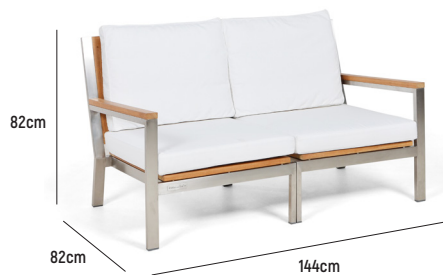

ABACUS SS LOUNGE

■ ABACUS SS OTTOMAN

- OVERALL DIMENSION** : W 750mm x D 500mm x H 390mm
- MATERIAL** : A-Grade Teak (seat and backrest) on 304-Grade Stainless Steel (frame) and Quick Dry Foam Outdoor Cushion in Olefin Fabric
- ASSEMBLY** : Fully Assembled
- WARRANTY** : 5 Year Timber and Structural Warranty (excluding foam and cushion)

■ ABACUS SS DEEP SEATER

- OVERALL DIMENSION** : W 750mm x D 820mm x H 820mm
- MATERIAL** : A-Grade Teak (seat and backrest) on 304-Grade Stainless Steel (frame) and Quick Dry Foam Outdoor Cushion in Olefin Fabric
- ASSEMBLY** : Fully Assembled
- WARRANTY** : 5 Year Timber and Structural Warranty (excluding foam and cushion)

ABACUS SS LOUNGE

■ ABACUS SS LOVESEAT

OVERALL DIMENSION : L 1,440mm x D 820mm x H 820mm

MATERIAL : A-Grade Teak (seat and backrest) on 304-Grade Stainless Steel (frame) and Quick Dry Foam Outdoor Cushion in Olefin Fabric

ASSEMBLY : Fully Assembled

WARRANTY : 5 Year Timber and Structural Warranty (excluding foam and cushion)

■ ABACUS SS SOFA

OVERALL DIMENSION : L 1,940mm x D 820mm x H 820mm

MATERIAL : A-Grade Teak (seat and backrest) on 304-Grade Stainless Steel (frame) and Quick Dry Foam Outdoor Cushion in Olefin Fabric