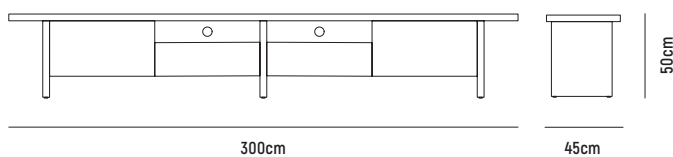

## ZEN 3 DRAWER TV UNIT 200

- OVERALL DIMENSION** : L 2,000mm x D 450mm x H 500mm
- MATERIAL** (Pictured) : American Oak Veneer on MDF in Clear Polyurethane Finish
- ASSEMBLY** : Fully Assembled
- WARRANTY** : 3 Year Timber & Structural Warranty (excluding finish)

## ZEN 3 DRAWER TV UNIT 240

- OVERALL DIMENSION** : L 2,400mm x D 450mm x H 500mm
- MATERIAL** (Pictured) : American Oak Veneer on MDF in Clear Polyurethane Finish
- ASSEMBLY** : Fully Assembled
- WARRANTY** : 3 Year Timber & Structural Warranty (excluding finish)

## ZEN 4 DRAWER TV UNIT 300

- OVERALL DIMENSION** : L 3,000mm x D 450mm x H 500mm
- MATERIAL** (Pictured) : American Oak Veneer on MDF in Clear Polyurethane Finish
- ASSEMBLY** : Fully Built-Up, Further Assembly Required to Other Component
- WARRANTY** : 3 Year Timber & Structural Warranty (excluding finish)