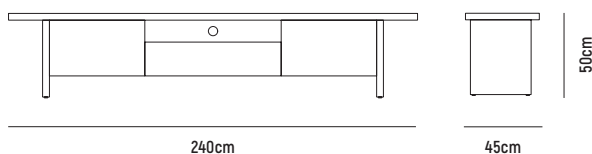

## ZEN 3 DRAWER TV UNIT 200

- OVERALL DIMENSION** : L 2,000mm x D 450mm x H 500mm
- MATERIAL** (Pictured) : American Oak Veneer on MDF in Clear Polyurethane Finish
- ASSEMBLY** : Fully Assembled
- WARRANTY** : 3 Year Timber & Structural Warranty (excluding finish)

## ZEN 3 DRAWER TV UNIT 240

- OVERALL DIMENSION** : L 2,400mm x D 450mm x H 500mm
- MATERIAL** (Pictured) : American Oak Veneer on MDF in Clear Polyurethane Finish
- ASSEMBLY** : Fully Assembled
- WARRANTY** : 3 Year Timber & Structural Warranty (excluding finish)

## ZEN 4 DRAWER TV UNIT 300

- OVERALL DIMENSION** : L 3,000mm x D 450mm x H 500mm
- MATERIAL** (Pictured) : American Oak Veneer on MDF in Clear Polyurethane Finish
- ASSEMBLY** : Fully Built-Up, Further Assembly Required to Other Component
- WARRANTY** : 3 Year Timber & Structural Warranty (excluding finish)