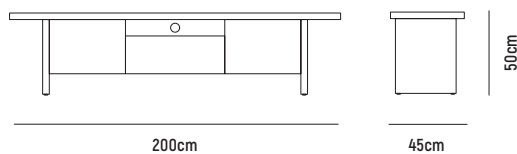

## ZEN 3 DRAWER TV UNIT 200

- OVERALL DIMENSION** : L 2,000mm x D 450mm x H 500mm
- MATERIAL** (Pictured) : American Oak Veneer on MDF in Clear Polyurethane Finish
- ASSEMBLY** : Fully Assembled
- WARRANTY** : 3 Year Timber & Structural Warranty (excluding finish)

## ZEN 3 DRAWER TV UNIT 240

- OVERALL DIMENSION** : L 2,400mm x D 450mm x H 500mm
- MATERIAL** (Pictured) : American Oak Veneer on MDF in Clear Polyurethane Finish
- ASSEMBLY** : Fully Assembled
- WARRANTY** : 3 Year Timber & Structural Warranty (excluding finish)

## ZEN 4 DRAWER TV UNIT 300

- OVERALL DIMENSION** : L 3,000mm x D 450mm x H 500mm
- MATERIAL** (Pictured) : American Oak Veneer on MDF in Clear Polyurethane Finish
- ASSEMBLY** : Fully Built-Up, Further Assembly Required to Other Component
- WARRANTY** : 3 Year Timber & Structural Warranty (excluding finish)