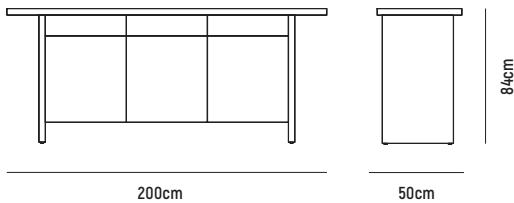

ZEN
BUFFET

■ ZEN BUFFET 200

- OVERALL DIMENSION** : L 2,000mm x D 500mm x H 840mm
- MATERIAL** : American Oak Veneer on MDF in
(Pictured) Clear Polyurethane Finish
- ASSEMBLY** : Fully Assembled
- WARRANTY** : 3 Year Timber & Structural Warranty
(excluding finish)

■ ZEN BUFFET 240

- OVERALL DIMENSION** : L 2,400mm x D 500mm x H 840mm
- MATERIAL** : American Oak Veneer on MDF in
(Pictured) Clear Polyurethane Finish
- ASSEMBLY** : Fully Assembled
- WARRANTY** : 3 Year Timber & Structural Warranty
(excluding finish)