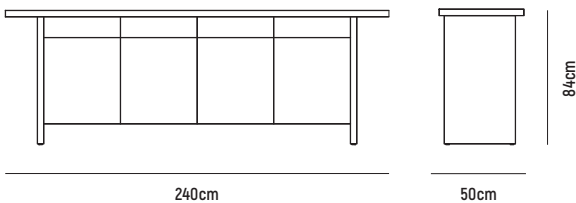

ZEN
BUFFET

■ ZEN BUFFET 200

- OVERALL DIMENSION** : L 2,000mm x D 500mm x H 840mm
- MATERIAL** : American Oak Veneer on MDF in
(Pictured) Clear Polyurethane Finish
- ASSEMBLY** : Fully Assembled
- WARRANTY** : 3 Year Timber & Structural Warranty
(excluding finish)

■ ZEN BUFFET 240

- OVERALL DIMENSION** : L 2,400mm x D 500mm x H 840mm
- MATERIAL** : American Oak Veneer on MDF in
(Pictured) Clear Polyurethane Finish
- ASSEMBLY** : Fully Assembled
- WARRANTY** : 3 Year Timber & Structural Warranty
(excluding finish)