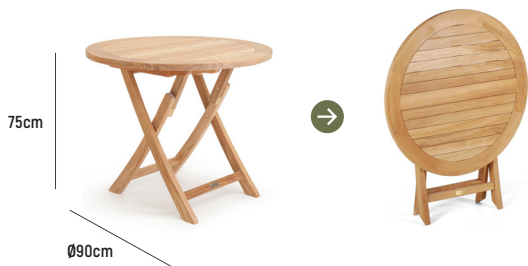

VILLA FOLDING TABLE

VILA ROUND FOLDING TABLE Ø90

- DIMENSION** : L 900mm x W 900mm x H 750mm (seats 2-4)
- MATERIAL** : A-Grade Teak and Brass (fittings and hardware)
- ASSEMBLY** : Fully Assembled
- WARRANTY** : 5 Year Timber and Structural Warranty

VILA SQUARE FOLDING TABLE 80X80

- DIMENSION** : L 800mm x W 800mm x H 750mm (seats 2-4)
- MATERIAL** : A-Grade Teak and Brass (fittings and hardware)
- ASSEMBLY** : Fully Assembled
- WARRANTY** : 5 Year Timber and Structural Warranty

VILA RECTANGULAR FOLDING TABLE 120X70

- DIMENSION** : L 1,200mm x W 700mm x H 750mm (seats 4-6)
- MATERIAL** : A-Grade Teak and Brass (fittings and hardware)
- ASSEMBLY** : Fully Assembled
- WARRANTY** : 5 Year Timber and Structural Warranty