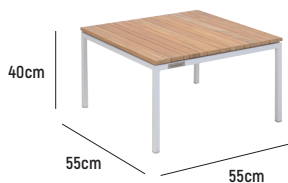

### ■ TANDEM ALU COFFEE TABLE 55X55

**OVERALL DIMENSION** : L 550mm x W 550mm x H 400mm

**MATERIAL** : A-Grade Teak (tabletop) and Powder-Coated Aluminium (frame)

**ASSEMBLY** : Fully Assembled

**WARRANTY** : 3 Year Timber and Structural Warranty

### ■ TANDEM ALU COFFEE TABLE 70X70

**OVERALL DIMENSION** : L 700mm x W 700mm x H 400mm

**MATERIAL** : A-Grade Teak (tabletop) and Powder-Coated Aluminium (frame)

**ASSEMBLY** : Fully Assembled

**WARRANTY** : 3 Year Timber and Structural Warranty

### ■ TANDEM ALU COFFEE TABLE 110X70

**OVERALL DIMENSION** : L 1,100mm x W 700mm x H 400mm

**MATERIAL** : A-Grade Teak (tabletop) and Powder-Coated Aluminium (frame)

**ASSEMBLY** : Fully Assembled

**WARRANTY** : 3 Year Timber and Structural Warranty