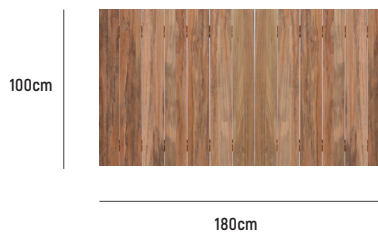

PIAV ALU TABLE

PIAV TABLE 180X100

DIMENSION	: L 1,800mm x W 1,000mm x H 750mm (seats 6)
MATERIAL	: Distressed A-Grade Teak (tabletop) and Powder-Coated Aluminium (frame)
ASSEMBLY	: Assembly Required
WARRANTY	: 3 Year Timber and Structural Warranty

PIAV TABLE 210X100

DIMENSION	: L 2,100mm x W 1,000mm x H 750mm (seats 8)
MATERIAL	: Distressed A-Grade Teak (tabletop) and Powder-Coated Aluminium (frame)
ASSEMBLY	: Assembly Required
WARRANTY	: 3 Year Timber and Structural Warranty

PIAV TABLE 250X100

DIMENSION	: L 2,500mm x W 1,000mm x H 750mm (seats 8)
MATERIAL	: Distressed A-Grade Teak (tabletop) and Powder-Coated Aluminium (frame)
ASSEMBLY	: Assembly Required
WARRANTY	: 3 Year Timber and Structural Warranty

PIAV ALU TABLE

PIAV TABLE 300X110

- DIMENSION** : L 3,000mm x W 1,100mm x H 750mm (seats 12)
- MATERIAL** : Distressed A-Grade Teak (tabletop) and Powder-Coated Aluminium (frame)
- ASSEMBLY** : Assembly Required
- WARRANTY** : 3 Year Timber and Structural Warranty