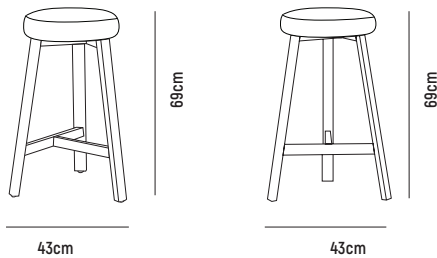

OTO ALU BAR STOOL

■ OTO ALU BAR STOOL

OVERALL DIMENSION : W430mm x D430mm x H650mm (with timber seat),
H690 (with upholstered seat)

MATERIAL : Fully Welded Powder-Coated Aluminium (frame)
(Pictured) and Premium Fabric (seat)