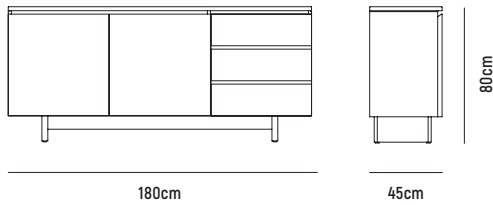

MOXIE
BUFFET

■ MOXIE BUFFET 180

- OVERALL DIMENSION** : L 1,800mm x D 450mm x H 800mm
- MATERIAL** (Pictured) : American Oak Veneer on MDF in Clear Polyurethane Finish
- ASSEMBLY** : Fully Assembled
- WARRANTY** : 3 Year Timber & Structural Warranty (excluding finish)

■ MOXIE BUFFET 240

- OVERALL DIMENSION** : L 2,400mm x D 450mm x H 800mm
- MATERIAL** (Pictured) : American Oak Veneer on MDF in Clear Polyurethane Finish and Toughened Glass (in Framed Doorfronts)
- ASSEMBLY** : Fully Assembled
- WARRANTY** : 3 Year Timber & Structural Warranty (excluding finish)