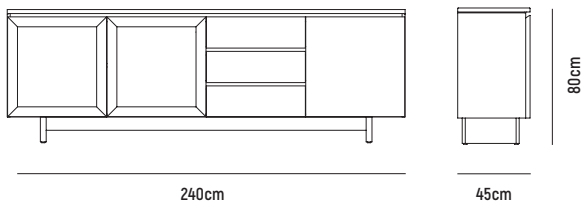

MOXIE
BUFFET

■ MOXIE BUFFET 180

- OVERALL DIMENSION** : L 1,800mm x D 450mm x H 800mm
- MATERIAL** (Pictured) : American Oak Veneer on MDF in Clear Polyurethane Finish
- ASSEMBLY** : Fully Assembled
- WARRANTY** : 3 Year Timber & Structural Warranty (excluding finish)

■ MOXIE BUFFET 240

- OVERALL DIMENSION** : L 2,400mm x D 450mm x H 800mm
- MATERIAL** (Pictured) : American Oak Veneer on MDF in Clear Polyurethane Finish and Toughened Glass (in Framed Doorfronts)
- ASSEMBLY** : Fully Assembled
- WARRANTY** : 3 Year Timber & Structural Warranty (excluding finish)