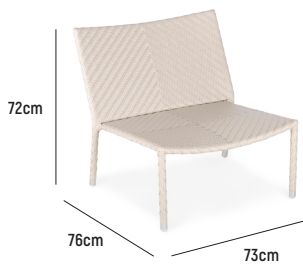

MOTU LOW SEATER

AVAILABLE IN
THE FOLLOWING OPTIONS:

MOTU LOW SEATER PL11

MOTU LOW SEATER PS2

MOTU LOW SEATER PR5

MOTU LOW SEATER PR3

MOTU LOW SEATER

OVERALL DIMENSION : W 730mm x D 760mm x H 720mm

MATERIAL : Handwoven Synthetic Rattan on Aluminium Frame

ASSEMBLY : Fully Assembled

WARRANTY : 3 Year Warranty for Synthetic Rattan Weaving and Aluminium Frame

MOTU LOW SEATER OTTOMAN

OVERALL DIMENSION : W 660mm x D 560mm x H 360mm