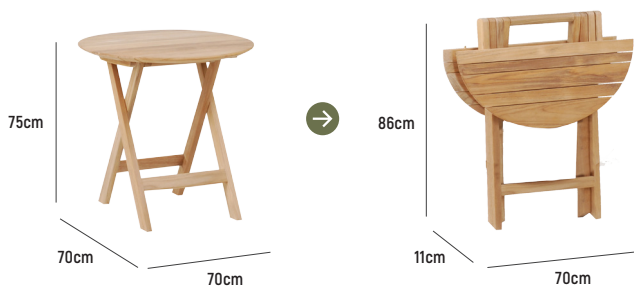

MORSE FOLDING TABLE

■ MORSE ROUND FOLDING TABLE Ø70

- OPENED DIMENSION** : L 700mm x W 700mm x H 750mm (seats 2)
- FOLDED DIMENSION** : L 700mm x W 110mm x H 860mm
- MATERIAL** : A-Grade Teak
- ASSEMBLY** : Fully Assembled
- WARRANTY** : 5 Year Timber and Structural Warranty

■ MORSE SQUARE FOLDING TABLE 70X70

- OPENED DIMENSION** : L 700mm x W 700mm x H 750mm (seats 2)
- FOLDED DIMENSION** : L 700mm x W 110mm x H 860mm
- MATERIAL** : A-Grade Teak
- ASSEMBLY** : Fully Assembled
- WARRANTY** : 5 Year Timber and Structural Warranty