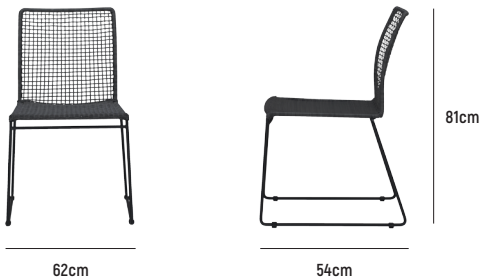

MINA STACKING CHAIR

AVAILABLE IN
THE FOLLOWING OPTIONS:

MINA CHAIR - PR 7 WHITE

MINA CHAIR - PM 2 SILVER

MINA CHAIR - PM 4 BLACK

MINA CHAIR

OVERALL DIMENSION : W 620mm x D 540mm x H 810mm
(stackable up to 3 chairs)