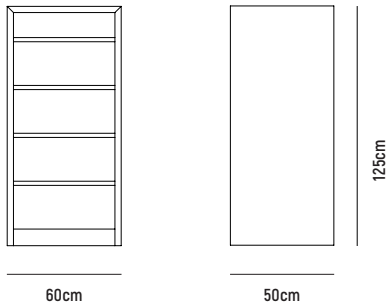

LIDA TALLBOY 60

■ LIDA TALLBOY 60

- OVERALL DIMENSION** : L 600mm x W 500mm x H 1,250mm
- MATERIAL** : American Oak Veneer on MDF
(Pictured) in Clear Polyurethane Finish (carcass) and White Polyurethane Finished MDF (door and drawer front)
- ASSEMBLY** : Fully Assembled
- WARRANTY** : 3 Year Timber & Structural Warranty (excluding finish)