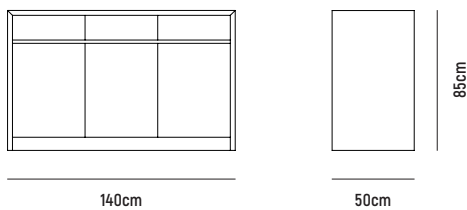

LIDA SIDEBOARD

LIDA 2 DOORS SIDEBOARD 96

- OVERALL DIMENSION** : L 960mm x W 500mm x H 850mm
- MATERIAL** (Pictured) : American Oak Veneer on MDF in Clear Polyurethane Finish (body) and White Polyurethane Finished MDF (door and drawer front)
- ASSEMBLY** : Fully Assembled
- WARRANTY** : 3 Year Timber & Structural Warranty (excluding finish)

LIDA 3 DOORS SIDEBOARD 140

- OVERALL DIMENSION** : L 1,400mm x W 500mm x H 850mm
- MATERIAL** (Pictured) : American Oak Veneer on MDF in Clear Polyurethane Finish (body) and White Polyurethane Finished MDF (door and drawer front)
- ASSEMBLY** : Fully Assembled
- WARRANTY** : 3 Year Timber & Structural Warranty (excluding finish)

LIDA 4 DOORS SIDEBOARD 180

- OVERALL DIMENSION** : L 1,800mm x W 500mm x H 850mm
- MATERIAL** (Pictured) : American Oak Veneer on MDF in Clear Polyurethane Finish (body) and White Polyurethane Finished MDF (door and drawer front)
- ASSEMBLY** : Fully Assembled
- WARRANTY** : 3 Year Timber & Structural Warranty (excluding finish)