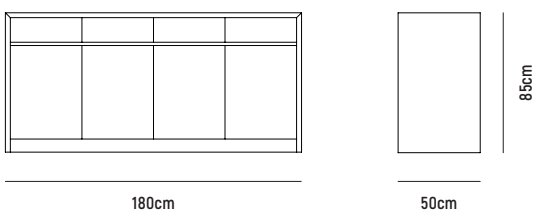

LIDA SIDEBOARD

LIDA 2 DOORS SIDEBOARD 96

- OVERALL DIMENSION** : L 960mm x W 500mm x H 850mm
- MATERIAL** (Pictured) : American Oak Veneer on MDF in Clear Polyurethane Finish (body) and White Polyurethane Finished MDF (door and drawer front)
- ASSEMBLY** : Fully Assembled
- WARRANTY** : 3 Year Timber & Structural Warranty (excluding finish)

LIDA 3 DOORS SIDEBOARD 140

- OVERALL DIMENSION** : L 1,400mm x W 500mm x H 850mm
- MATERIAL** (Pictured) : American Oak Veneer on MDF in Clear Polyurethane Finish (body) and White Polyurethane Finished MDF (door and drawer front)
- ASSEMBLY** : Fully Assembled
- WARRANTY** : 3 Year Timber & Structural Warranty (excluding finish)

LIDA 4 DOORS SIDEBOARD 180

- OVERALL DIMENSION** : L 1,800mm x W 500mm x H 850mm
- MATERIAL** (Pictured) : American Oak Veneer on MDF in Clear Polyurethane Finish (body) and White Polyurethane Finished MDF (door and drawer front)
- ASSEMBLY** : Fully Assembled
- WARRANTY** : 3 Year Timber & Structural Warranty (excluding finish)