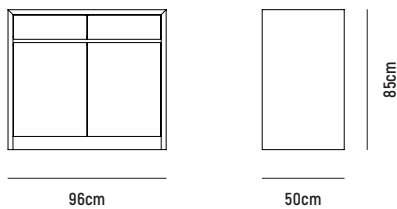

LIDA SIDEBOARD

LIDA 2 DOORS SIDEBOARD 96

- OVERALL DIMENSION** : L 960mm x W 500mm x H 850mm
- MATERIAL** (Pictured) : American Oak Veneer on MDF in Clear Polyurethane Finish (body) and White Polyurethane Finished MDF (door and drawer front)
- ASSEMBLY** : Fully Assembled
- WARRANTY** : 3 Year Timber & Structural Warranty (excluding finish)

LIDA 3 DOORS SIDEBOARD 140

- OVERALL DIMENSION** : L 1,400mm x W 500mm x H 850mm
- MATERIAL** (Pictured) : American Oak Veneer on MDF in Clear Polyurethane Finish (body) and White Polyurethane Finished MDF (door and drawer front)
- ASSEMBLY** : Fully Assembled
- WARRANTY** : 3 Year Timber & Structural Warranty (excluding finish)

LIDA 4 DOORS SIDEBOARD 180

- OVERALL DIMENSION** : L 1,800mm x W 500mm x H 850mm
- MATERIAL** (Pictured) : American Oak Veneer on MDF in Clear Polyurethane Finish (body) and White Polyurethane Finished MDF (door and drawer front)
- ASSEMBLY** : Fully Assembled
- WARRANTY** : 3 Year Timber & Structural Warranty (excluding finish)