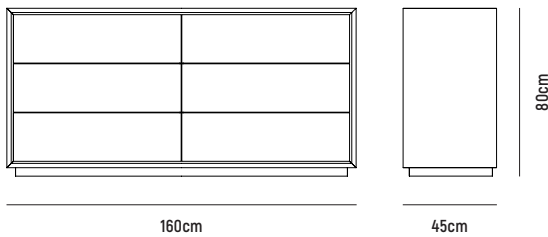

KNIT DRESSER

■ KNIT 6 DRAWER DRESSER 160

- OVERALL DIMENSION** : L 1,600mm x W 450mm x H 800mm
- MATERIAL** : White Polyurethane Finished MDF
(Pictured)
- ASSEMBLY** : Fully Assembled
- WARRANTY** : 3 Year Timber & Structural Warranty
(excluding finish)

■ KNIT 9 DRAWER DRESSER 210

- OVERALL DIMENSION** : L 2,100mm x W 450mm x H 800mm
- MATERIAL** : White Polyurethane Finished MDF
(Pictured)
- ASSEMBLY** : Fully Assembled
- WARRANTY** : 3 Year Timber & Structural Warranty
(excluding finish)