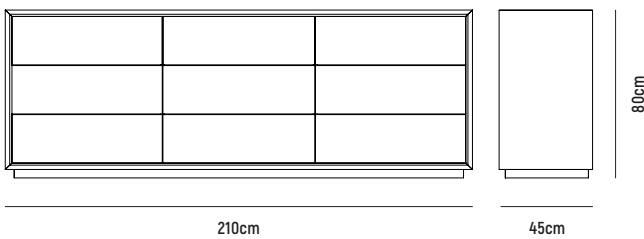

KNIT DRESSER

■ KNIT 6 DRAWER DRESSER 160

- OVERALL DIMENSION** : L 1,600mm x W 450mm x H 800mm
- MATERIAL** : White Polyurethane Finished MDF
(Pictured)
- ASSEMBLY** : Fully Assembled
- WARRANTY** : 3 Year Timber & Structural Warranty
(excluding finish)

■ KNIT 9 DRAWER DRESSER 210

- OVERALL DIMENSION** : L 2,100mm x W 450mm x H 800mm
- MATERIAL** : White Polyurethane Finished MDF
(Pictured)
- ASSEMBLY** : Fully Assembled
- WARRANTY** : 3 Year Timber & Structural Warranty
(excluding finish)