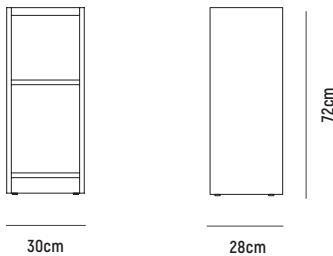

KARA LONG COMPUTER DESK

■ KARA DESK TOP 300

- OVERALL DIMESION** : W 3,000mm x D 600mm x H 30mm
- MATERIAL** : American Oak Veneer on MDF in Clear Polyurethane Finish
- ASSEMBLY** : Flat Packed, Assembly to Other Component Required
- WARRANTY** : 3 Year Timber & Structural Warranty (excluding finish)

■ KARA "O" FRAME DESK BASE

- OVERALL DIMESION** : W 80mm x D 560mm x H 720mm
- MATERIAL** : Solid American Oak in Clear Polyurethane Finish
- ASSEMBLY** : Fully Built-Up, Further Assembly Required to Other Component
- WARRANTY** : 3 Year Timber & Structural Warranty (excluding finish)

KARA LONG COMPUTER DESK

■ KARA "O" FRAME MID DESK BASE

- OVERALL DIMESION** : W 80mm x D 300mm x H 720mm
- MATERIAL** : Solid American Oak in Clear Polyurethane Finish
- ASSEMBLY** : Fully Built-Up, Further Assembly Required to Other Component
- WARRANTY** : 3 Year Timber & Structural Warranty (excluding finish)

■ KARA MID DESK BASE BOOKCASE

- OVERALL DIMESION** : W 300mm x D 280mm x H 720mm
- MATERIAL** : American Oak Veneer on MDF in Clear Polyurethane Finish
- ASSEMBLY** : Fully Built-Up, Further Assembly Required to Other Component
- WARRANTY** : 3 Year Timber & Structural Warranty (excluding finish)