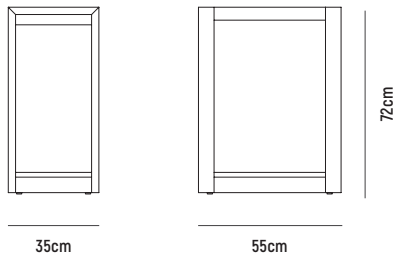

■ KARA "O" FRAME DESK BASE

- OVERALL DIMESION** : W 80mm x D 560mm x H 720mm
- MATERIAL** : Solid American Oak in Clear Polyurethane Finish
- ASSEMBLY** : Fully Built-Up, Further Assembly Required to Other Component
- WARRANTY** : 3 Year Timber & Structural Warranty (excluding finish)

KARA LONG COMPUTER DESK

■ KARA "O" FRAME MID DESK BASE

- OVERALL DIMESION** : W 80mm x D 300mm x H 720mm
- MATERIAL** : Solid American Oak in Clear Polyurethane Finish
- ASSEMBLY** : Fully Built-Up, Further Assembly Required to Other Component
- WARRANTY** : 3 Year Timber & Structural Warranty (excluding finish)

■ KARA MID DESK BASE BOOKCASE

- OVERALL DIMESION** : W 300mm x D 280mm x H 720mm
- MATERIAL** : American Oak Veneer on MDF in Clear Polyurethane Finish
- ASSEMBLY** : Fully Built-Up, Further Assembly Required to Other Component
- WARRANTY** : 3 Year Timber & Structural Warranty (excluding finish)

KARA LONG COMPUTER DESK

■ KARA CPU HOUSING DESK BASE

- OVERALL DIMESION** : W 350mm x D 550mm x H 720mm
(usable space W 294mm x D 550mm x H 569mm)
- MATERIAL** : American Oak Veneer on MDF (shelving and desk top) and Solid American Oak (frame), All in Clear Polyurethane Finish
- ASSEMBLY** : Fully Built-Up, Further Assembly Required to Other Component
- WARRANTY** : 3 Year Timber & Structural Warranty (excluding finish)