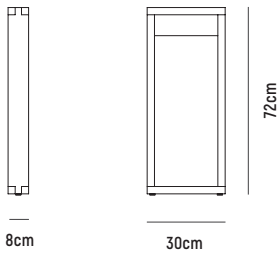

■ KARA LONG COMPUTER DESK WITH MID BOOKSHELF

- OVERALL DIMESION** : W 3,000mm x D 600mm x H 750mm
- MATERIAL** : American Oak Veneer on MDF in Clear Polyurethane Finish (body) and White Polyurethane Finished MDF (doorfront)
- ASSEMBLY** : Flat Packed, Assembly to Other Component Required
- WARRANTY** : 3 Year Timber & Structural Warranty (excluding finish)

KARA LONG COMPUTER DESK

■ KARA DESK TOP 300

- OVERALL DIMESION** : W 3,000mm x D 600mm x H 30mm
- MATERIAL** : American Oak Veneer on MDF in Clear Polyurethane Finish
- ASSEMBLY** : Flat Packed, Assembly to Other Component Required
- WARRANTY** : 3 Year Timber & Structural Warranty (excluding finish)

■ KARA "O" FRAME DESK BASE

- OVERALL DIMESION** : W 80mm x D 560mm x H 720mm
- MATERIAL** : Solid American Oak in Clear Polyurethane Finish
- ASSEMBLY** : Fully Built-Up, Further Assembly Required to Other Component
- WARRANTY** : 3 Year Timber & Structural Warranty (excluding finish)

KARA LONG COMPUTER DESK

■ KARA "O" FRAME MID DESK BASE

- OVERALL DIMESION** : W 80mm x D 300mm x H 720mm
- MATERIAL** : Solid American Oak in Clear Polyurethane Finish
- ASSEMBLY** : Fully Built-Up, Further Assembly Required to Other Component
- WARRANTY** : 3 Year Timber & Structural Warranty (excluding finish)