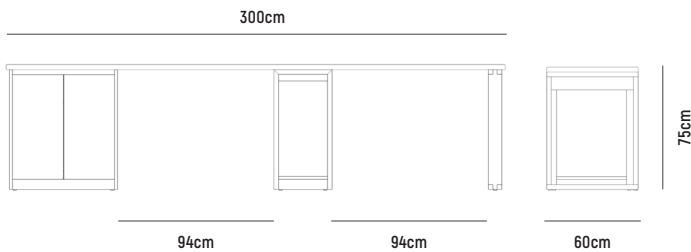

KARA LONG COMPUTER DESK

■ KARA LONG COMPUTER DESK 300

- OVERALL DIMESION** : W 3,000mm x D 600mm x H 750mm
- MATERIAL** : American Oak Veneer on MDF in Clear Polyurethane Finish (body) and White Polyurethane Finished MDF (doorfront)
- ASSEMBLY** : Flat Packed, Assembly to Other Component Required
- WARRANTY** : 3 Year Timber & Structural Warranty (excluding finish)

■ KARA LONG COMPUTER DESK WITH MID LEG

- OVERALL DIMESION** : W 3,000mm x D 600mm x H 750mm
- MATERIAL** : American Oak Veneer on MDF in Clear Polyurethane Finish (body) and White Polyurethane Finished MDF (doorfront)
- ASSEMBLY** : Flat Packed, Assembly to Other Component Required
- WARRANTY** : 3 Year Timber & Structural Warranty (excluding finish)

■ KARA LONG COMPUTER DESK WITH MID BOOKSHELF

- OVERALL DIMESION** : W 3,000mm x D 600mm x H 750mm
- MATERIAL** : American Oak Veneer on MDF in Clear Polyurethane Finish (body) and White Polyurethane Finished MDF (doorfront)
- ASSEMBLY** : Flat Packed, Assembly to Other Component Required
- WARRANTY** : 3 Year Timber & Structural Warranty (excluding finish)

KARA LONG COMPUTER DESK

■ KARA DESK TOP 300

- OVERALL DIMESION** : W 3,000mm x D 600mm x H 30mm
- MATERIAL** : American Oak Veneer on MDF in Clear Polyurethane Finish
- ASSEMBLY** : Flat Packed, Assembly to Other Component Required
- WARRANTY** : 3 Year Timber & Structural Warranty (excluding finish)