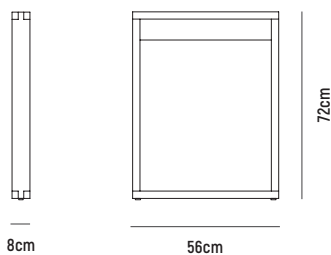

■ KARA LONG COMPUTER DESK WITH MID LEG

- OVERALL DIMESION** : W 3,000mm x D 600mm x H 750mm
- MATERIAL** : American Oak Veneer on MDF in Clear Polyurethane Finish (body) and White Polyurethane Finished MDF (doorfront)
- ASSEMBLY** : Flat Packed, Assembly to Other Component Required
- WARRANTY** : 3 Year Timber & Structural Warranty (excluding finish)

■ KARA LONG COMPUTER DESK WITH MID BOOKSHELF

- OVERALL DIMESION** : W 3,000mm x D 600mm x H 750mm
- MATERIAL** : American Oak Veneer on MDF in Clear Polyurethane Finish (body) and White Polyurethane Finished MDF (doorfront)
- ASSEMBLY** : Flat Packed, Assembly to Other Component Required
- WARRANTY** : 3 Year Timber & Structural Warranty (excluding finish)

KARA LONG COMPUTER DESK

■ KARA DESK TOP 300

- OVERALL DIMESION** : W 3,000mm x D 600mm x H 30mm
- MATERIAL** : American Oak Veneer on MDF in Clear Polyurethane Finish
- ASSEMBLY** : Flat Packed, Assembly to Other Component Required
- WARRANTY** : 3 Year Timber & Structural Warranty (excluding finish)

■ KARA "O" FRAME DESK BASE

- OVERALL DIMESION** : W 80mm x D 560mm x H 720mm
- MATERIAL** : Solid American Oak in Clear Polyurethane Finish
- ASSEMBLY** : Fully Built-Up, Further Assembly Required to Other Component
- WARRANTY** : 3 Year Timber & Structural Warranty (excluding finish)