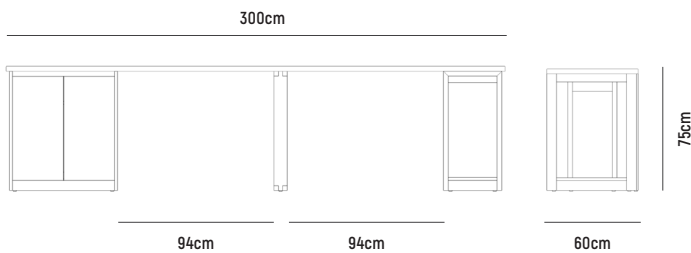

KARA LONG COMPUTER DESK

■ KARA LONG COMPUTER DESK 300

- OVERALL DIMESION** : W 3,000mm x D 600mm x H 750mm
- MATERIAL** : American Oak Veneer on MDF in Clear Polyurethane Finish (body) and White Polyurethane Finished MDF (doorfront)
- ASSEMBLY** : Flat Packed, Assembly to Other Component Required
- WARRANTY** : 3 Year Timber & Structural Warranty (excluding finish)

■ KARA LONG COMPUTER DESK WITH MID LEG

- OVERALL DIMESION** : W 3,000mm x D 600mm x H 750mm
- MATERIAL** : American Oak Veneer on MDF in Clear Polyurethane Finish (body) and White Polyurethane Finished MDF (doorfront)
- ASSEMBLY** : Flat Packed, Assembly to Other Component Required
- WARRANTY** : 3 Year Timber & Structural Warranty (excluding finish)

■ KARA LONG COMPUTER DESK WITH MID BOOKSHELF

- OVERALL DIMESION** : W 3,000mm x D 600mm x H 750mm
- MATERIAL** : American Oak Veneer on MDF in Clear Polyurethane Finish (body) and White Polyurethane Finished MDF (doorfront)
- ASSEMBLY** : Flat Packed, Assembly to Other Component Required
- WARRANTY** : 3 Year Timber & Structural Warranty (excluding finish)

KARA LONG COMPUTER DESK

■ KARA DESK TOP 300

- OVERALL DIMESION** : W 3,000mm x D 600mm x H 30mm
- MATERIAL** : American Oak Veneer on MDF in Clear Polyurethane Finish
- ASSEMBLY** : Flat Packed, Assembly to Other Component Required
- WARRANTY** : 3 Year Timber & Structural Warranty (excluding finish)