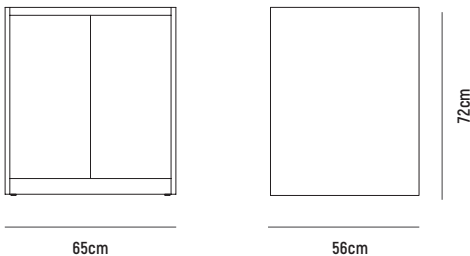

■ KARA "O" FRAME DESK BASE

- OVERALL DIMESION** : W 80mm x D 560mm x H 720mm
- MATERIAL** : Solid American Oak in Clear Polyurethane Finish
- ASSEMBLY** : Fully Built-Up, Further Assembly Required to Other Component
- WARRANTY** : 3 Year Timber & Structural Warranty (excluding finish)

KARA LONG COMPUTER DESK

■ KARA "O" FRAME MID DESK BASE

- OVERALL DIMESION** : W 80mm x D 300mm x H 720mm
- MATERIAL** : Solid American Oak in Clear Polyurethane Finish
- ASSEMBLY** : Fully Built-Up, Further Assembly Required to Other Component
- WARRANTY** : 3 Year Timber & Structural Warranty (excluding finish)

■ KARA MID DESK BASE BOOKCASE

- OVERALL DIMESION** : W 300mm x D 280mm x H 720mm
- MATERIAL** : American Oak Veneer on MDF in Clear Polyurethane Finish
- ASSEMBLY** : Fully Built-Up, Further Assembly Required to Other Component
- WARRANTY** : 3 Year Timber & Structural Warranty (excluding finish)

KARA LONG COMPUTER DESK

■ KARA CPU HOUSING DESK BASE

- OVERALL DIMESION** : W 350mm x D 550mm x H 720mm
(usable space W 294mm x D 550mm x H 569mm)
- MATERIAL** : American Oak Veneer on MDF (shelving and desk top) and Solid American Oak (frame), All in Clear Polyurethane Finish
- ASSEMBLY** : Fully Built-Up, Further Assembly Required to Other Component
- WARRANTY** : 3 Year Timber & Structural Warranty (excluding finish)