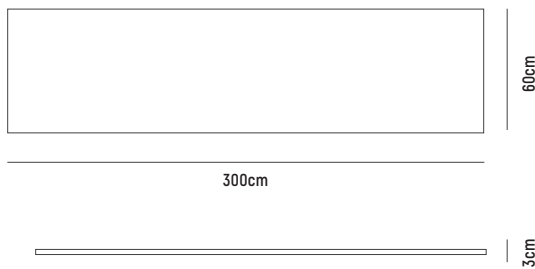

KARA LONG COMPUTER DESK

■ KARA LONG COMPUTER DESK 300

- OVERALL DIMESION** : W 3,000mm x D 600mm x H 750mm
- MATERIAL** : American Oak Veneer on MDF in Clear Polyurethane Finish (body) and White Polyurethane Finished MDF (doorfront)
- ASSEMBLY** : Flat Packed, Assembly to Other Component Required
- WARRANTY** : 3 Year Timber & Structural Warranty (excluding finish)

■ KARA LONG COMPUTER DESK WITH MID LEG

- OVERALL DIMESION** : W 3,000mm x D 600mm x H 750mm
- MATERIAL** : American Oak Veneer on MDF in Clear Polyurethane Finish (body) and White Polyurethane Finished MDF (doorfront)
- ASSEMBLY** : Flat Packed, Assembly to Other Component Required
- WARRANTY** : 3 Year Timber & Structural Warranty (excluding finish)

■ KARA LONG COMPUTER DESK WITH MID BOOKSHELF

- OVERALL DIMESION** : W 3,000mm x D 600mm x H 750mm
- MATERIAL** : American Oak Veneer on MDF in Clear Polyurethane Finish (body) and White Polyurethane Finished MDF (doorfront)
- ASSEMBLY** : Flat Packed, Assembly to Other Component Required
- WARRANTY** : 3 Year Timber & Structural Warranty (excluding finish)

KARA LONG COMPUTER DESK

■ KARA DESK TOP 300

- OVERALL DIMESION** : W 3,000mm x D 600mm x H 30mm
- MATERIAL** : American Oak Veneer on MDF in Clear Polyurethane Finish
- ASSEMBLY** : Flat Packed, Assembly to Other Component Required
- WARRANTY** : 3 Year Timber & Structural Warranty (excluding finish)