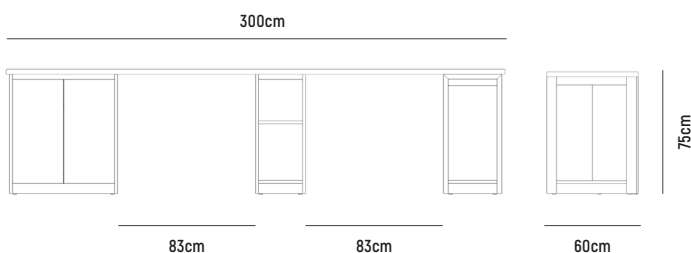

KARA LONG COMPUTER DESK

■ KARA LONG COMPUTER DESK 300

- OVERALL DIMESION** : W 3,000mm x D 600mm x H 750mm
- MATERIAL** : American Oak Veneer on MDF in Clear Polyurethane Finish (body) and White Polyurethane Finished MDF (doorfront)
- ASSEMBLY** : Flat Packed, Assembly to Other Component Required
- WARRANTY** : 3 Year Timber & Structural Warranty (excluding finish)

■ KARA LONG COMPUTER DESK WITH MID LEG

- OVERALL DIMESION** : W 3,000mm x D 600mm x H 750mm
- MATERIAL** : American Oak Veneer on MDF in Clear Polyurethane Finish (body) and White Polyurethane Finished MDF (doorfront)
- ASSEMBLY** : Flat Packed, Assembly to Other Component Required
- WARRANTY** : 3 Year Timber & Structural Warranty (excluding finish)

■ KARA LONG COMPUTER DESK WITH MID BOOKSHELF

- OVERALL DIMESION** : W 3,000mm x D 600mm x H 750mm
- MATERIAL** : American Oak Veneer on MDF in Clear Polyurethane Finish (body) and White Polyurethane Finished MDF (doorfront)
- ASSEMBLY** : Flat Packed, Assembly to Other Component Required
- WARRANTY** : 3 Year Timber & Structural Warranty (excluding finish)

KARA LONG COMPUTER DESK

■ KARA DESK TOP 300

- OVERALL DIMESION** : W 3,000mm x D 600mm x H 30mm
- MATERIAL** : American Oak Veneer on MDF in Clear Polyurethane Finish
- ASSEMBLY** : Flat Packed, Assembly to Other Component Required
- WARRANTY** : 3 Year Timber & Structural Warranty (excluding finish)