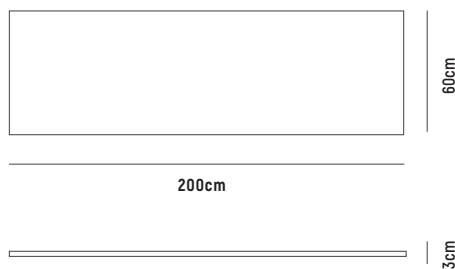

## ■ KARA COMPUTER DESK 200

- OVERALL DIMESION** : W 2,000mm x D 600mm x H 720mm
- MATERIAL** : American Oak Veneer on MDF in Clear Polyurethane Finish (body) and White Polyurethane Finished MDF (doorfront)
- ASSEMBLY** : Flat Packed, Assembly to Other Component Required
- WARRANTY** : 3 Year Timber & Structural Warranty (excluding finish)

## ■ KARA DESK TOP

- OVERALL DIMESION** : W 2,000mm x D 600mm x H 30mm
- MATERIAL** : American Oak Veneer on MDF in Clear Polyurethane Finish
- ASSEMBLY** : Flat Packed, Assembly to Other Component Required
- WARRANTY** : 3 Year Timber & Structural Warranty (excluding finish)

## ■ KARA CPU HOUSING DESK BASE

- OVERALL DIMESION** : W 350mm x D 550mm x H 720mm (usable space W 294mm x D 550mm x H 569mm)
- MATERIAL** : American Oak Veneer on MDF (shelving and desk top) and Solid American Oak (frame), All in Clear Polyurethane Finish
- ASSEMBLY** : Fully Built-Up, Further Assembly Required to Other Component
- WARRANTY** : 3 Year Timber & Structural Warranty (excluding finish)

## ■ KARA PRINTER CABINET DESK BASE

- OVERALL DIMENSION** : W 650mm x D 560mm x H 720mm
- MATERIAL** : American Oak Veneer on MDF in Clear Polyurethane Finish (body) and White Polyurethane Finished MDF (doorfront)
- ASSEMBLY** : Fully Built-Up, Further Assembly Required to Other Component
- WARRANTY** : 3 Year Timber & Structural Warranty (excluding finish)