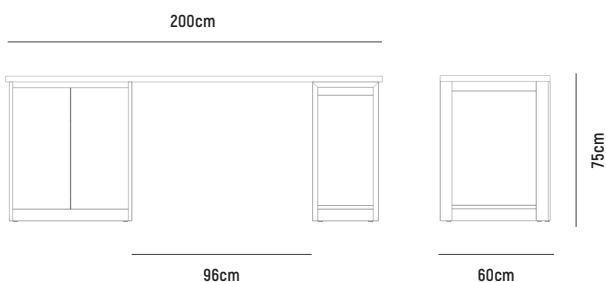

## ■ KARA COMPUTER DESK 200

- OVERALL DIMESION** : W 2,000mm x D 600mm x H 720mm
- MATERIAL** : American Oak Veneer on MDF in Clear Polyurethane Finish (body) and White Polyurethane Finished MDF (doorfront)
- ASSEMBLY** : Flat Packed, Assembly to Other Component Required
- WARRANTY** : 3 Year Timber & Structural Warranty (excluding finish)

## ■ KARA DESK TOP

- OVERALL DIMESION** : W 2,000mm x D 600mm x H 30mm
- MATERIAL** : American Oak Veneer on MDF in Clear Polyurethane Finish
- ASSEMBLY** : Flat Packed, Assembly to Other Component Required
- WARRANTY** : 3 Year Timber & Structural Warranty (excluding finish)

## ■ KARA CPU HOUSING DESK BASE

- OVERALL DIMESION** : W 350mm x D 550mm x H 720mm (usable space W 294mm x D 550mm x H 569mm)
- MATERIAL** : American Oak Veneer on MDF (shelving and desk top) and Solid American Oak (frame), All in Clear Polyurethane Finish
- ASSEMBLY** : Fully Built-Up, Further Assembly Required to Other Component
- WARRANTY** : 3 Year Timber & Structural Warranty (excluding finish)

## ■ KARA PRINTER CABINET DESK BASE

- OVERALL DIMENSION** : W 650mm x D 560mm x H 720mm
- MATERIAL** : American Oak Veneer on MDF in Clear Polyurethane Finish (body) and White Polyurethane Finished MDF (doorfront)
- ASSEMBLY** : Fully Built-Up, Further Assembly Required to Other Component
- WARRANTY** : 3 Year Timber & Structural Warranty (excluding finish)