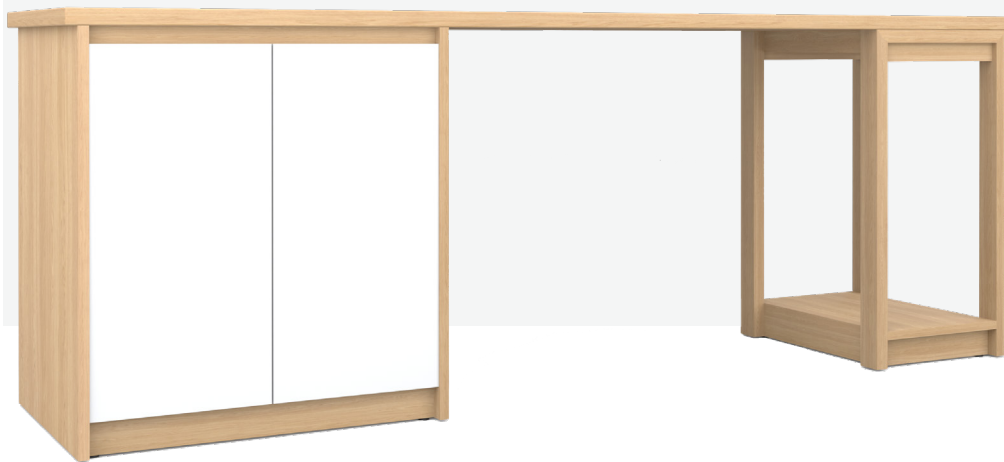

# KARA COMPUTER DESK

## ■ KARA COMPUTER DESK 200

- OVERALL DIMESION** : W 2,000mm x D 600mm x H 720mm
- MATERIAL** : American Oak Veneer on MDF in Clear Polyurethane Finish (body) and White Polyurethane Finished MDF (doorfront)
- ASSEMBLY** : Flat Packed, Assembly to Other Component Required
- WARRANTY** : 3 Year Timber & Structural Warranty (excluding finish)

## ■ KARA DESK TOP

- OVERALL DIMESION** : W 2,000mm x D 600mm x H 30mm
- MATERIAL** : American Oak Veneer on MDF in Clear Polyurethane Finish
- ASSEMBLY** : Flat Packed, Assembly to Other Component Required
- WARRANTY** : 3 Year Timber & Structural Warranty (excluding finish)

## ■ KARA CPU HOUSING DESK BASE

- OVERALL DIMESION** : W 350mm x D 550mm x H 720mm (usable space W 294mm x D 550mm x H 569mm)
- MATERIAL** : American Oak Veneer on MDF (shelving and desk top) and Solid American Oak (frame), All in Clear Polyurethane Finish
- ASSEMBLY** : Fully Built-Up, Further Assembly Required to Other Component
- WARRANTY** : 3 Year Timber & Structural Warranty (excluding finish)