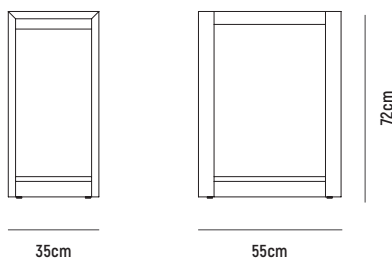

## ■ KARA COMPUTER DESK 200

- OVERALL DIMESION** : W 2,000mm x D 600mm x H 720mm
- MATERIAL** : American Oak Veneer on MDF in Clear Polyurethane Finish (body) and White Polyurethane Finished MDF (doorfront)
- ASSEMBLY** : Flat Packed, Assembly to Other Component Required
- WARRANTY** : 3 Year Timber & Structural Warranty (excluding finish)

## ■ KARA DESK TOP

- OVERALL DIMESION** : W 2,000mm x D 600mm x H 30mm
- MATERIAL** : American Oak Veneer on MDF in Clear Polyurethane Finish
- ASSEMBLY** : Flat Packed, Assembly to Other Component Required
- WARRANTY** : 3 Year Timber & Structural Warranty (excluding finish)

## ■ KARA CPU HOUSING DESK BASE

- OVERALL DIMESION** : W 350mm x D 550mm x H 720mm (usable space W 294mm x D 550mm x H 569mm)
- MATERIAL** : American Oak Veneer on MDF (shelving and desk top) and Solid American Oak (frame), All in Clear Polyurethane Finish
- ASSEMBLY** : Fully Built-Up, Further Assembly Required to Other Component
- WARRANTY** : 3 Year Timber & Structural Warranty (excluding finish)

## ■ KARA PRINTER CABINET DESK BASE

- OVERALL DIMENSION** : W 650mm x D 560mm x H 720mm
- MATERIAL** : American Oak Veneer on MDF in Clear Polyurethane Finish (body) and White Polyurethane Finished MDF (doorfront)
- ASSEMBLY** : Fully Built-Up, Further Assembly Required to Other Component
- WARRANTY** : 3 Year Timber & Structural Warranty (excluding finish)