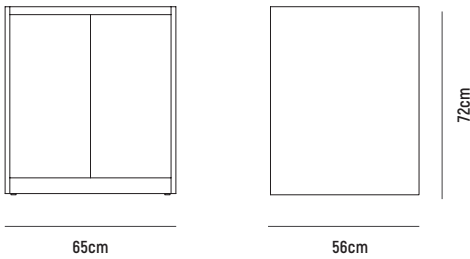

## ■ KARA COMPUTER DESK 200

- OVERALL DIMESION** : W 2,000mm x D 600mm x H 720mm
- MATERIAL** : American Oak Veneer on MDF in Clear Polyurethane Finish (body) and White Polyurethane Finished MDF (doorfront)
- ASSEMBLY** : Flat Packed, Assembly to Other Component Required
- WARRANTY** : 3 Year Timber & Structural Warranty (excluding finish)

## ■ KARA DESK TOP

- OVERALL DIMESION** : W 2,000mm x D 600mm x H 30mm
- MATERIAL** : American Oak Veneer on MDF in Clear Polyurethane Finish
- ASSEMBLY** : Flat Packed, Assembly to Other Component Required
- WARRANTY** : 3 Year Timber & Structural Warranty (excluding finish)

## ■ KARA CPU HOUSING DESK BASE

- OVERALL DIMESION** : W 350mm x D 550mm x H 720mm (usable space W 294mm x D 550mm x H 569mm)
- MATERIAL** : American Oak Veneer on MDF (shelving and desk top) and Solid American Oak (frame), All in Clear Polyurethane Finish
- ASSEMBLY** : Fully Built-Up, Further Assembly Required to Other Component
- WARRANTY** : 3 Year Timber & Structural Warranty (excluding finish)

## ■ KARA PRINTER CABINET DESK BASE

- OVERALL DIMENSION** : W 650mm x D 560mm x H 720mm
- MATERIAL** : American Oak Veneer on MDF in Clear Polyurethane Finish (body) and White Polyurethane Finished MDF (doorfront)
- ASSEMBLY** : Fully Built-Up, Further Assembly Required to Other Component
- WARRANTY** : 3 Year Timber & Structural Warranty (excluding finish)