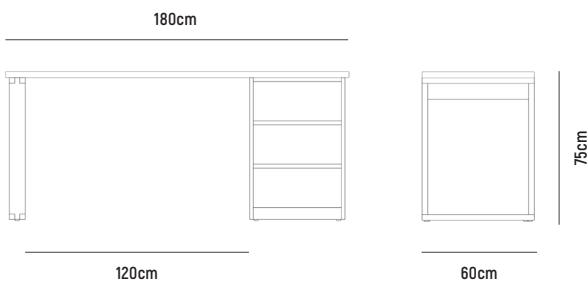

## ■ KARA 3 DRAWER DESK 160

- OVERALL DIMENSION** : W 1,600mm x D 600mm x H 750mm
- MATERIAL** : American Oak Veneer on MDF in Clear Polyurethane Finish (body) and White Polyurethane Finished MDF (drawerfront)
- ASSEMBLY** : Flat Packed, Assembly to Other Component Required
- WARRANTY** : 3 Year Timber & Structural Warranty (excluding finish)

## ■ KARA 3 DRAWER DESK 180

- OVERALL DIMENSION** : W 1,800mm x D 600mm x H 720mm
- MATERIAL** : American Oak Veneer on MDF in Clear Polyurethane Finish (body) and White Polyurethane Finished MDF (drawerfront)
- ASSEMBLY** : Flat Packed, Assembly to Other Component Required
- WARRANTY** : 3 Year Timber & Structural Warranty (excluding finish)

## KARA DESK TOP

**AVAILABLE IN** : L 1,600mm x W 600mm  
L 1,800mm x W 600mm

**MATERIAL** : American Oak Veneer on MDF in Clear Polyurethane Finish

**ASSEMBLY** : Flat Packed, Assembly to Other Component Required

## KARA "O" FRAME DESK BASE

**OVERALL DIMENSION** : W 80mm x D 560mm x H 720mm

**MATERIAL** : Solid American Oak in Clear Polyurethane Finish

**ASSEMBLY** : Fully Built-Up, Further Assembly Required to Other Component