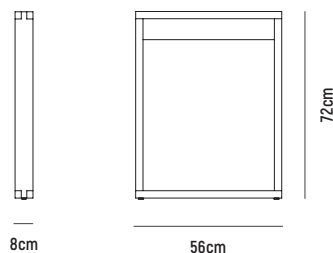

## ■ KARA 3 DRAWER DESK 160

- OVERALL DIMENSION** : W 1,600mm x D 600mm x H 750mm
- MATERIAL** : American Oak Veneer on MDF in Clear Polyurethane Finish (body) and White Polyurethane Finished MDF (drawerfront)
- ASSEMBLY** : Flat Packed, Assembly to Other Component Required
- WARRANTY** : 3 Year Timber & Structural Warranty (excluding finish)

## ■ KARA 3 DRAWER DESK 180

- OVERALL DIMENSION** : W 1,800mm x D 600mm x H 720mm
- MATERIAL** : American Oak Veneer on MDF in Clear Polyurethane Finish (body) and White Polyurethane Finished MDF (drawerfront)
- ASSEMBLY** : Flat Packed, Assembly to Other Component Required
- WARRANTY** : 3 Year Timber & Structural Warranty (excluding finish)

## KARA DESK TOP

**AVAILABLE IN** : L 1,600mm x W 600mm  
L 1,800mm x W 600mm

**MATERIAL** : American Oak Veneer on MDF in Clear Polyurethane Finish

**ASSEMBLY** : Flat Packed, Assembly to Other Component Required

## KARA "O" FRAME DESK BASE

**OVERALL DIMENSION** : W 80mm x D 560mm x H 720mm

**MATERIAL** : Solid American Oak in Clear Polyurethane Finish

**ASSEMBLY** : Fully Built-Up, Further Assembly Required to Other Component