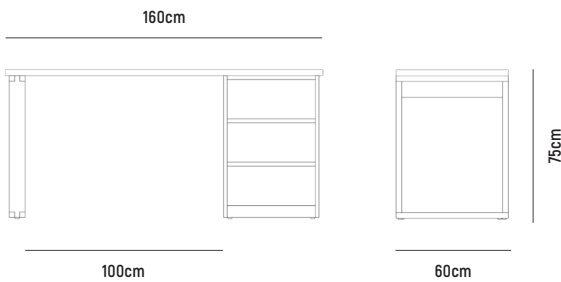

## ■ KARA 3 DRAWER DESK 160

- OVERALL DIMENSION** : W 1,600mm x D 600mm x H 750mm
- MATERIAL** : American Oak Veneer on MDF in Clear Polyurethane Finish (body) and White Polyurethane Finished MDF (drawerfront)
- ASSEMBLY** : Flat Packed, Assembly to Other Component Required
- WARRANTY** : 3 Year Timber & Structural Warranty (excluding finish)

## ■ KARA 3 DRAWER DESK 180

- OVERALL DIMENSION** : W 1,800mm x D 600mm x H 720mm
- MATERIAL** : American Oak Veneer on MDF in Clear Polyurethane Finish (body) and White Polyurethane Finished MDF (drawerfront)
- ASSEMBLY** : Flat Packed, Assembly to Other Component Required
- WARRANTY** : 3 Year Timber & Structural Warranty (excluding finish)

## KARA DESK TOP

**AVAILABLE IN** : L 1,600mm x W 600mm  
L 1,800mm x W 600mm

**MATERIAL** : American Oak Veneer on MDF in Clear Polyurethane Finish

**ASSEMBLY** : Flat Packed, Assembly to Other Component Required

## KARA "O" FRAME DESK BASE

**OVERALL DIMENSION** : W 80mm x D 560mm x H 720mm

**MATERIAL** : Solid American Oak in Clear Polyurethane Finish

**ASSEMBLY** : Fully Built-Up, Further Assembly Required to Other Component