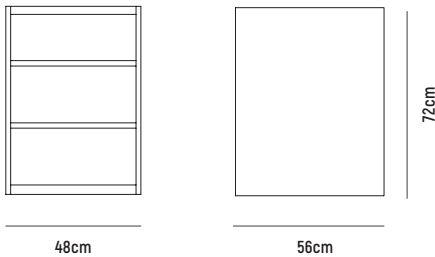

- **OVERALL DIMESION** : W 480mm x D 560mm x H 720mm
- **MATERIAL** : American Oak Veneer on MDF in Clear Polyurethane Finish (body) and White Polyurethane Finished MDF (drawerfront)
- **ASSEMBLY** : Fully Built-Up, Further Assembly Required to Other Component
- **WARRANTY** : 3 Year Timber & Structural Warranty (excluding finish)