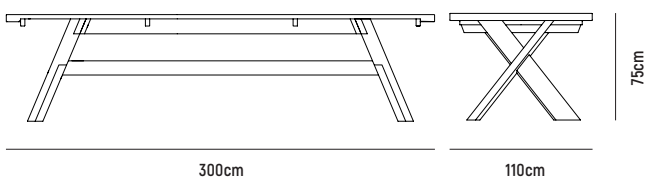

KNOX  
TABLE

■ KNOX TABLE 210x100

- OVERALL DIMESION** : L 2,100mm x W 1,000mm x H 750mm
- MATERIAL** (Pictured) : Solid American Oak in Clear Polyurethane Finish
- ASSEMBLY** : Flat Packed, Assembly Required
- WARRANTY** : 5 Year Timber & Structural Warranty (excluding finish)

■ KNOX TABLE 240x100

- OVERALL DIMESION** : L 2,400mm x W 1,000mm x H 750mm
- MATERIAL** (Pictured) : Solid American Oak in Clear Polyurethane Finish
- ASSEMBLY** : Flat Packed, Assembly Required
- WARRANTY** : 5 Year Timber & Structural Warranty (excluding finish)

■ KNOX TABLE 300x100

- OVERALL DIMESION** : L 3,000mm x W 1,100mm x H 750mm
- MATERIAL** (Pictured) : Solid American Oak in Clear Polyurethane Finish
- ASSEMBLY** : Flat Packed, Assembly Required
- WARRANTY** : 5 Year Timber & Structural Warranty (excluding finish)