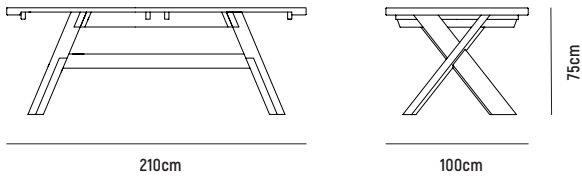

KNOX  
TABLE

■ KNOX TABLE 210x100

- OVERALL DIMESION** : L 2,100mm x W 1,000mm x H 750mm
- MATERIAL** (Pictured) : Solid American Oak in Clear Polyurethane Finish
- ASSEMBLY** : Flat Packed, Assembly Required
- WARRANTY** : 5 Year Timber & Structural Warranty (excluding finish)

■ KNOX TABLE 240x100

- OVERALL DIMESION** : L 2,400mm x W 1,000mm x H 750mm
- MATERIAL** (Pictured) : Solid American Oak in Clear Polyurethane Finish
- ASSEMBLY** : Flat Packed, Assembly Required
- WARRANTY** : 5 Year Timber & Structural Warranty (excluding finish)

■ KNOX TABLE 300x100

- OVERALL DIMESION** : L 3,000mm x W 1,100mm x H 750mm
- MATERIAL** (Pictured) : Solid American Oak in Clear Polyurethane Finish
- ASSEMBLY** : Flat Packed, Assembly Required
- WARRANTY** : 5 Year Timber & Structural Warranty (excluding finish)