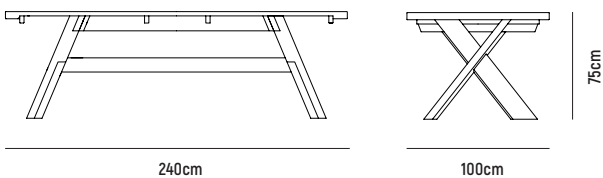

KNOX  
TABLE

■ KNOX TABLE 210x100

- OVERALL DIMESION** : L 2,100mm x W 1,000mm x H 750mm
- MATERIAL** (Pictured) : Solid American Oak in Clear Polyurethane Finish
- ASSEMBLY** : Flat Packed, Assembly Required
- WARRANTY** : 5 Year Timber & Structural Warranty (excluding finish)

■ KNOX TABLE 240x100

- OVERALL DIMESION** : L 2,400mm x W 1,000mm x H 750mm
- MATERIAL** (Pictured) : Solid American Oak in Clear Polyurethane Finish
- ASSEMBLY** : Flat Packed, Assembly Required
- WARRANTY** : 5 Year Timber & Structural Warranty (excluding finish)

■ KNOX TABLE 300x100

- OVERALL DIMESION** : L 3,000mm x W 1,100mm x H 750mm
- MATERIAL** (Pictured) : Solid American Oak in Clear Polyurethane Finish
- ASSEMBLY** : Flat Packed, Assembly Required
- WARRANTY** : 5 Year Timber & Structural Warranty (excluding finish)