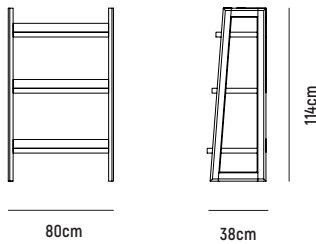

ALTO LOW BOOKCASE

ALTO LOW BOOKCASE 80

- OVERALL DIMENSION** : W 800mm x D 380mm x H 1,140mm
- MATERIAL** : Solid American Oak (frame), Oak Veneer on MDF (shelves). All in Clear Polyurethane Finish (Pictured)
- ASSEMBLY** : Fully Assembled
- WARRANTY** : 3 Year Timber & Structural Warranty (excluding finish)

ALTO LOW BOOKCASE 110

- OVERALL DIMENSION** : W 1,100mm x D 380mm x H 1,140mm
- MATERIAL** : Solid American Oak (frame), Oak Veneer on MDF (shelves). All in Clear Polyurethane Finish (Pictured)
- ASSEMBLY** : Fully Assembled
- WARRANTY** : 3 Year Timber & Structural Warranty (excluding finish)