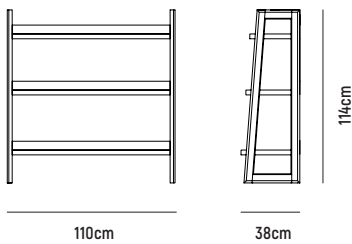

ALTO LOW BOOKCASE

ALTO LOW BOOKCASE 80

- OVERALL DIMENSION** : W 800mm x D 380mm x H 1,140mm
- MATERIAL** : Solid American Oak (frame), Oak Veneer on MDF (shelves). All in Clear Polyurethane Finish (Pictured)
- ASSEMBLY** : Fully Assembled
- WARRANTY** : 3 Year Timber & Structural Warranty (excluding finish)

ALTO LOW BOOKCASE 110

- OVERALL DIMENSION** : W 1,100mm x D 380mm x H 1,140mm
- MATERIAL** : Solid American Oak (frame), Oak Veneer on MDF (shelves). All in Clear Polyurethane Finish (Pictured)
- ASSEMBLY** : Fully Assembled
- WARRANTY** : 3 Year Timber & Structural Warranty (excluding finish)