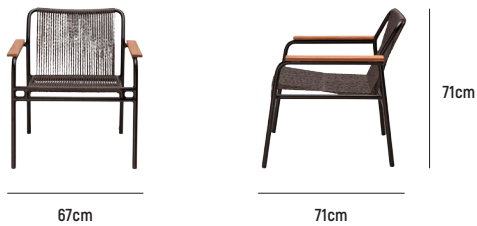

# FYNN LOW SEATER

AVAILABLE IN  
THE FOLLOWING OPTIONS:

FYNN LOW SEATER PT1

FYNN LOW SEATER PT3

FYNN LOW SEATER PT4

67cm

71cm

71cm

## ■ FYNN LOW SEATER

**OVERALL DIMENSION** : W 670mm x D 710mm x H 710mm  
(stackable up to 4 chairs)

**MATERIAL** : Handwoven Synthetic Rattan on  
Powder-Coated Aluminium Frame

**ASSEMBLY** : Fully Assembled