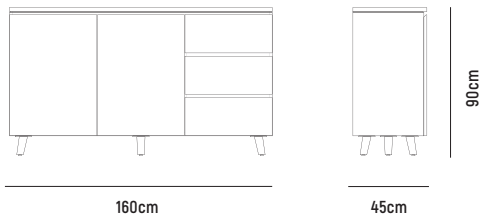

FRITZ
BUFFET

FRITZ BUFFET 160

- OVERALL DIMENSION** : W 1,600mm x D 450mm x H 900mm
- MATERIAL** (Pictured) : American Oak Veneer on MDF in Clear Polyurethane Finish (body) and White Polyurethane Finish (drawerfront)
- ASSEMBLY** : Fully Assembled
- WARRANTY** : 3 Year Timber & Structural Warranty (excluding finish)

FRITZ BUFFET 200

- OVERALL DIMENSION** : W 2,000mm x D 450mm x H 900mm
- MATERIAL** (Pictured) : American Oak Veneer on MDF in Clear Polyurethane Finish (body) and White Polyurethane Finish (drawerfront)
- ASSEMBLY** : Fully Assembled
- WARRANTY** : 3 Year Timber & Structural Warranty (excluding finish)