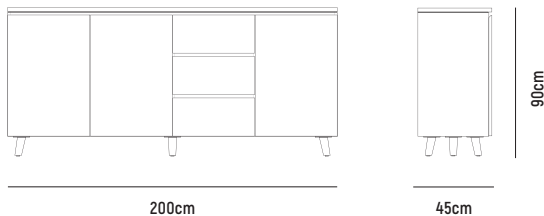

FRITZ
BUFFET

FRITZ BUFFET 160

- OVERALL DIMENSION** : W 1,600mm x D 450mm x H 900mm
- MATERIAL** (Pictured) : American Oak Veneer on MDF in Clear Polyurethane Finish (body) and White Polyurethane Finish (drawerfront)
- ASSEMBLY** : Fully Assembled
- WARRANTY** : 3 Year Timber & Structural Warranty (excluding finish)

FRITZ BUFFET 200

- OVERALL DIMENSION** : W 2,000mm x D 450mm x H 900mm
- MATERIAL** (Pictured) : American Oak Veneer on MDF in Clear Polyurethane Finish (body) and White Polyurethane Finish (drawerfront)
- ASSEMBLY** : Fully Assembled
- WARRANTY** : 3 Year Timber & Structural Warranty (excluding finish)