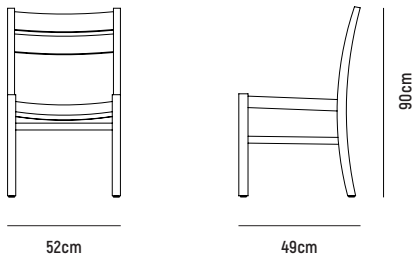

ELKE CHAIR

■ ELKE CHAIR

- OVERALL DIMENSION** : W 520mm x D 490mm x H 900mm
- MATERIAL** : Solid American Oak in Clear Polyurethane Finish.
(Pictured) Premium Fabrics
- ASSEMBLY** : Fully Assembled
- WARRANTY** : 2 Year Timber & Structural Warranty
(excluding finish)