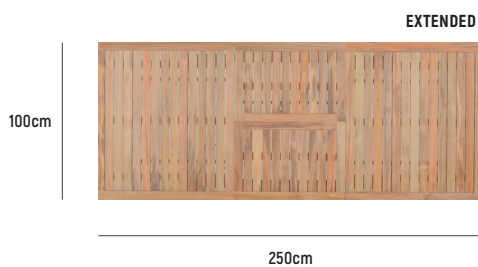

DEX ALU EXTENSION TABLE

RETRACTED

EXTENDED

■ DEX EXTENSION TABLE 150-210X100

RETRACTED DIMENSION: L 1,500mm x W 1,000mm x H 750mm (seats 6)

EXTENDED DIMENSION : L 2,100mm x W 1,000mm x H 750mm (seats 8)

MATERIAL : A-Grade Teak (tabletop), Powder-Coated Aluminium (frame) and Stainless Steel (hinges)

ASSEMBLY : Assembly Required

WARRANTY : 3 Year Timber & Structural Warranty

■ DEX EXTENSION TABLE 180-250X100

RETRACTED DIMENSION: L 1,800mm x W 1,000mm x H 750mm (seats 6)

EXTENDED DIMENSION : L 2,500mm x W 1,000mm x H 750mm (seats 10)

MATERIAL : A-Grade Teak (tabletop), Powder-Coated Aluminium (frame) and Stainless Steel (hinges)

ASSEMBLY : Assembly Required

WARRANTY : 3 Year Timber & Structural Warranty

DEX ALU EXTENSION TABLE

RETRACTED

EXTENDED

■ DEX EXTENSION TABLE 220-300X100

RETRACTED DIMENSION: L 2,200mm x W 1,000mm x H 750mm (seats 8)

EXTENDED DIMENSION : L 3,000mm x W 1,000mm x H 750mm (seats 12)

MATERIAL : A-Grade Teak (tabletop), Powder-Coated Aluminium (frame) and Stainless Steel (hinges)