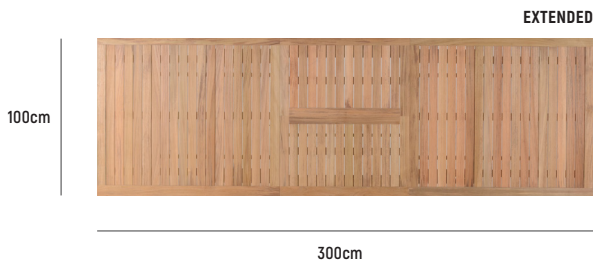

DEX ALU EXTENSION TABLE

RETRACTED

EXTENDED

■ DEX EXTENSION TABLE 150-210X100

RETRACTED DIMENSION: L 1,500mm x W 1,000mm x H 750mm (seats 6)

EXTENDED DIMENSION : L 2,100mm x W 1,000mm x H 750mm (seats 8)

MATERIAL : A-Grade Teak (tabletop), Powder-Coated Aluminium (frame) and Stainless Steel (hinges)

MATERIAL : A-Grade Teak (tabletop), Powder-Coated Aluminium (frame) and Stainless Steel (hinges)

ASSEMBLY : Assembly Required

WARRANTY : 3 Year Timber & Structural Warranty

DEX ALU EXTENSION TABLE

RETRACTED

EXTENDED

■ DEX EXTENSION TABLE 220-300X100

RETRACTED DIMENSION: L 2,200mm x W 1,000mm x H 750mm (seats 8)

EXTENDED DIMENSION : L 3,000mm x W 1,000mm x H 750mm (seats 12)

MATERIAL : A-Grade Teak (tabletop), Powder-Coated Aluminium (frame) and Stainless Steel (hinges)