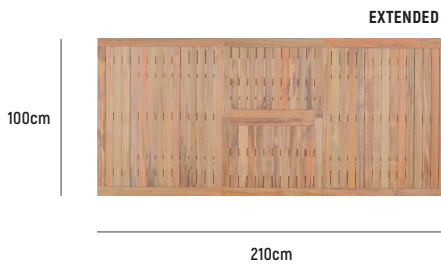

DEX ALU EXTENSION TABLE

RETRACTED

EXTENDED

■ DEX EXTENSION TABLE 150-210X100

RETRACTED DIMENSION: L 1,500mm x W 1,000mm x H 750mm (seats 6)

EXTENDED DIMENSION : L 2,100mm x W 1,000mm x H 750mm (seats 8)

MATERIAL : A-Grade Teak (tabletop), Powder-Coated Aluminium (frame) and Stainless Steel (hinges)

ASSEMBLY : Assembly Required

WARRANTY : 3 Year Timber & Structural Warranty

■ DEX EXTENSION TABLE 180-250X100

RETRACTED DIMENSION: L 1,800mm x W 1,000mm x H 750mm (seats 6)

EXTENDED DIMENSION : L 2,500mm x W 1,000mm x H 750mm (seats 10)

MATERIAL : A-Grade Teak (tabletop), Powder-Coated Aluminium (frame) and Stainless Steel (hinges)

ASSEMBLY : Assembly Required

WARRANTY : 3 Year Timber & Structural Warranty

DEX ALU EXTENSION TABLE

RETRACTED

EXTENDED

■ DEX EXTENSION TABLE 220-300X100

RETRACTED DIMENSION: L 2,200mm x W 1,000mm x H 750mm (seats 8)

EXTENDED DIMENSION : L 3,000mm x W 1,000mm x H 750mm (seats 12)

MATERIAL : A-Grade Teak (tabletop), Powder-Coated Aluminium (frame) and Stainless Steel (hinges)