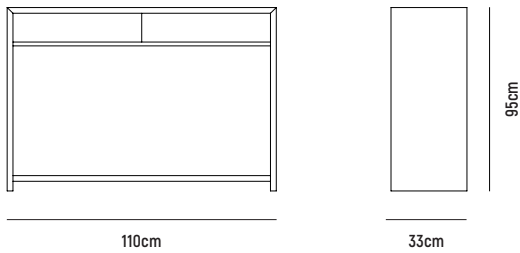

# AXEL CONSOLE TABLE

## AXEL CONSOLE TABLE 110

- OVERALL DIMENSION** : W 1,100mm x D 330mm x H 950mm
- MATERIAL** : American Oak Veneer on MDF  
(Pictured) in Clear Polyurethane Finish (carcass) and White Polyurethane Finished MDF (drawer front)
- ASSEMBLY** : Fully Assembled
- WARRANTY** : 3 Year Timber & Structural Warranty  
(excluding finish)