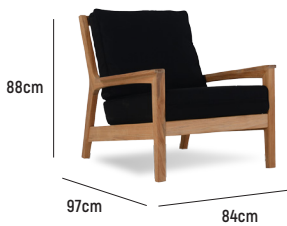

AVA LOUNGE

■ AVA DEEP SEATER

- OVERALL DIMENSION** : W 840mm x D 970mm x H 880mm
- MATERIAL** : A-Grade Teak (frame), Batyline Sling (seat base), Anodised Aluminium and Brass (fittings) and Quick Dry Foam Outdoor Cushion in Olefin Fabric
- ASSEMBLY** : Assembly Required
- WARRANTY** : 5 Year Timber and Structural Warranty (excluding foam and cushion)

■ AVA LOVESEAT

- OVERALL DIMENSION** : L 1,500mm x D 970mm x H 880mm
- MATERIAL** : A-Grade Teak (frame), Batyline Sling (seat base), Anodised Aluminium and Brass (fittings) and Quick Dry Foam Outdoor Cushion in Olefin Fabric
- ASSEMBLY** : Assembly Required
- WARRANTY** : 5 Year Timber and Structural Warranty (excluding foam and cushion)

■ AVA SOFA

- OVERALL DIMENSION** : L 2,160mm x D 970mm x H 880mm
- MATERIAL** : A-Grade Teak (frame), Batyline Sling (seat base), Anodised Aluminium and Brass (fittings) and Quick Dry Foam Outdoor Cushion in Olefin Fabric
- ASSEMBLY** : Assembly Required
- WARRANTY** : 5 Year Timber and Structural Warranty (excluding foam and cushion)