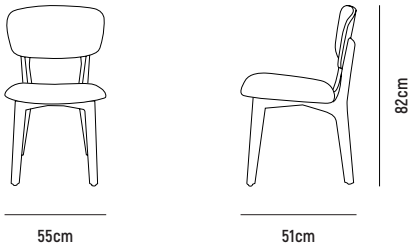

ANI
CHAIR

■ ANI CHAIR

- OVERALL DIMENSION** : W 550mm x D 510mm x H 820mm
- MATERIAL** : Solid American Oak (frame) and American Oak Plywood (backrest) in Clear Polyurethane Finish. Premium Fabrics (Pictured)
- ASSEMBLY** : Fully Assembled
- WARRANTY** : 2 Year Timber & Structural Warranty (excluding finish)