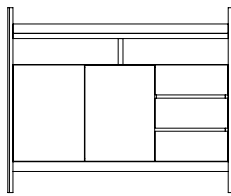

ALTO  
BUFFET

■ ALTO BUFFET 140

140cm

115cm

45cm

- OVERALL DIMENSION** : L 1,400mm x W 450mm x H 1,150mm
- MATERIAL** : American Oak Veneer on MDF (body) and Solid American Oak (frame), All in Clear Polyurethane Finish (Pictured)
- ASSEMBLY** : Fully Assembled
- WARRANTY** : 3 Year Timber & Structural Warranty (excluding finish)