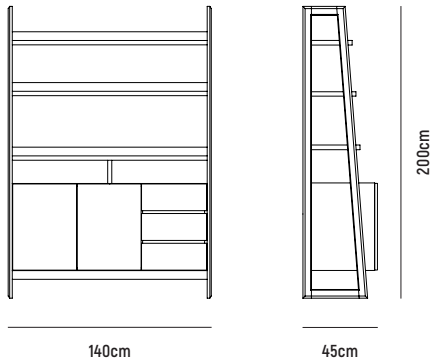

## ALTO BUFFET / BOOKCASE 140

- OVERALL DIMENSION** : W 1,400mm x D 450mm x H 2,000mm
- MATERIAL** : American Oak Veneer on MDF (body and shelves)  
(Pictured) and Solid American Oak (frame)  
All in Clear Polyurethane Finish
- ASSEMBLY** : Fully Assembled
- WARRANTY** : 3 Year Timber & Structural Warranty  
(excluding finish)