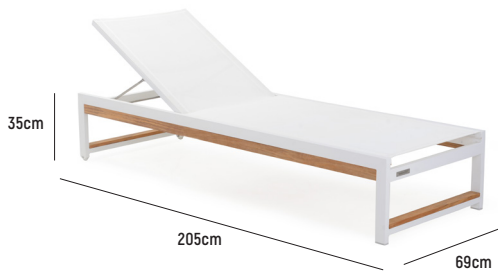

ALDA LOUNGER

■ ALDA LOUNGER

OVERALL DIMENSION : L 2,050mm x W 690mm x H 350mm

MATERIAL : Batyline Sling (seat and backrest) on Powder-Coated Aluminium Frame and A-Grade Teak (trimming)

ASSEMBLY : Fully Assembled