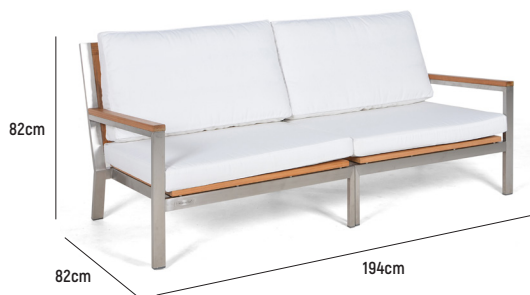

ABACUS SS LOUNGE

■ ABACUS SS OTTOMAN

- OVERALL DIMENSION** : W 750mm x D 500mm x H 390mm
- MATERIAL** : A-Grade Teak (seat and backrest) on 304-Grade Stainless Steel (frame) and Quick Dry Foam Outdoor Cushion in Olefin Fabric
- ASSEMBLY** : Fully Assembled
- WARRANTY** : 5 Year Timber and Structural Warranty (excluding foam and cushion)

■ ABACUS SS DEEP SEATER

- OVERALL DIMENSION** : W 750mm x D 820mm x H 820mm
- MATERIAL** : A-Grade Teak (seat and backrest) on 304-Grade Stainless Steel (frame) and Quick Dry Foam Outdoor Cushion in Olefin Fabric
- ASSEMBLY** : Fully Assembled
- WARRANTY** : 5 Year Timber and Structural Warranty (excluding foam and cushion)

ABACUS SS LOUNGE

■ ABACUS SS LOVESEAT

- OVERALL DIMENSION** : L 1,440mm x D 820mm x H 820mm
- MATERIAL** : A-Grade Teak (seat and backrest) on 304-Grade Stainless Steel (frame) and Quick Dry Foam Outdoor Cushion in Olefin Fabric
- ASSEMBLY** : Fully Assembled
- WARRANTY** : 5 Year Timber and Structural Warranty (excluding foam and cushion)

■ ABACUS SS SOFA

- OVERALL DIMENSION** : L 1,940mm x D 820mm x H 820mm
- MATERIAL** : A-Grade Teak (seat and backrest) on 304-Grade Stainless Steel (frame) and Quick Dry Foam Outdoor Cushion in Olefin Fabric
- ASSEMBLY** : Fully Assembled
- WARRANTY** : 5 Year Timber and Structural Warranty (excluding foam and cushion)