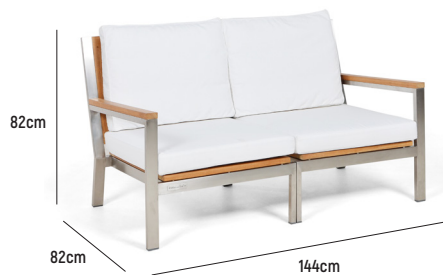

ABACUS SS LOUNGE

■ ABACUS SS OTTOMAN

- OVERALL DIMENSION** : W 750mm x D 500mm x H 390mm
- MATERIAL** : A-Grade Teak (seat and backrest) on 304-Grade Stainless Steel (frame) and Quick Dry Foam Outdoor Cushion in Olefin Fabric
- ASSEMBLY** : Fully Assembled
- WARRANTY** : 5 Year Timber and Structural Warranty (excluding foam and cushion)

■ ABACUS SS DEEP SEATER

- OVERALL DIMENSION** : W 750mm x D 820mm x H 820mm
- MATERIAL** : A-Grade Teak (seat and backrest) on 304-Grade Stainless Steel (frame) and Quick Dry Foam Outdoor Cushion in Olefin Fabric
- ASSEMBLY** : Fully Assembled
- WARRANTY** : 5 Year Timber and Structural Warranty (excluding foam and cushion)

ABACUS SS LOUNGE

■ ABACUS SS LOVESEAT

- OVERALL DIMENSION** : L 1,440mm x D 820mm x H 820mm
- MATERIAL** : A-Grade Teak (seat and backrest) on 304-Grade Stainless Steel (frame) and Quick Dry Foam Outdoor Cushion in Olefin Fabric
- ASSEMBLY** : Fully Assembled
- WARRANTY** : 5 Year Timber and Structural Warranty (excluding foam and cushion)

■ ABACUS SS SOFA

- OVERALL DIMENSION** : L 1,940mm x D 820mm x H 820mm
- MATERIAL** : A-Grade Teak (seat and backrest) on 304-Grade Stainless Steel (frame) and Quick Dry Foam Outdoor Cushion in Olefin Fabric
- ASSEMBLY** : Fully Assembled
- WARRANTY** : 5 Year Timber and Structural Warranty (excluding foam and cushion)